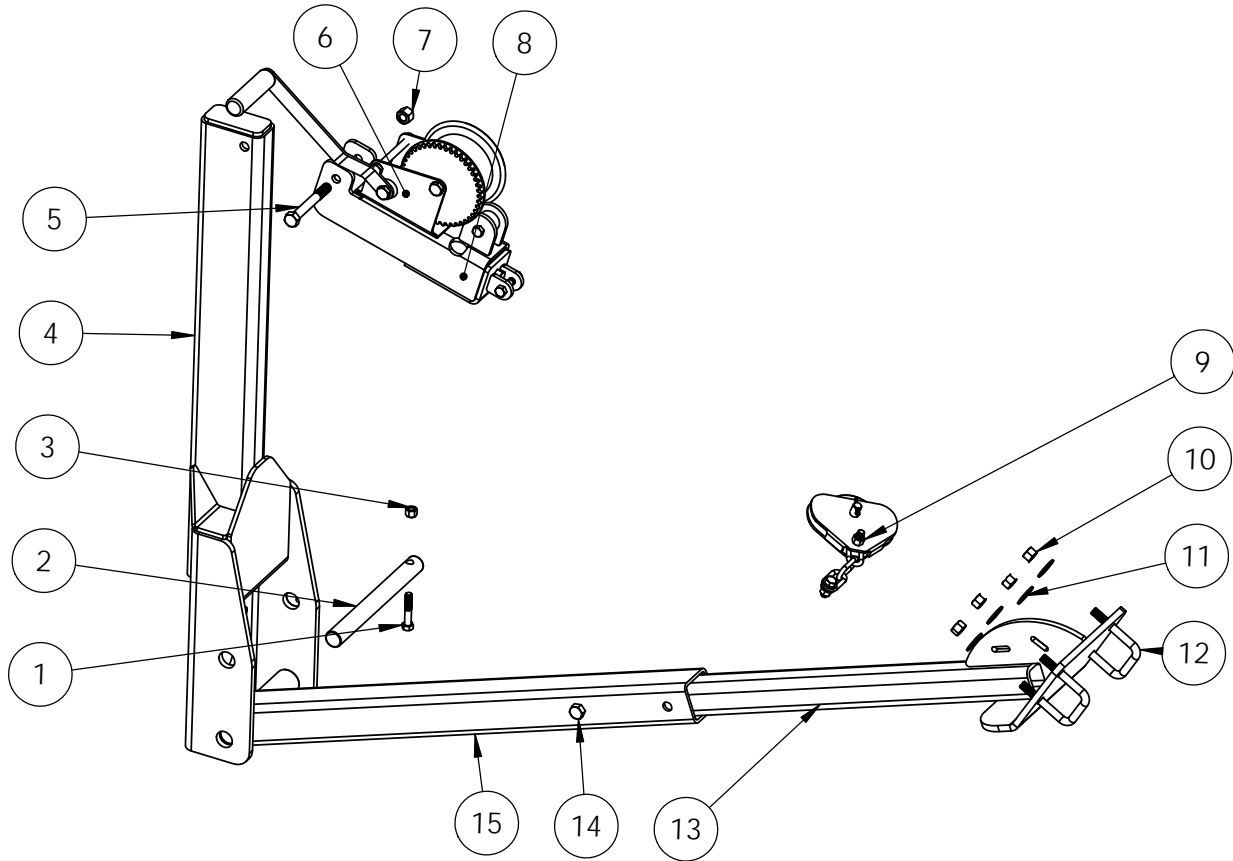

<http://www.mandako.com/partsmanuals>

Swath Roller

Parts Overview.....	1
Winch Side Assembly.....	2
Side Assembly.....	3
Winch Mount Assembly.....	4
Spring Bracket Assembly.....	5
Drum Assembly.....	6
Drum And Frame Assembly.....	7
Mounting U-bolts and Brackets.....	8

Item #	Part #	Description
1	R0130420	Bolt: 3/8" x 2"
2	PR104001	Inner Arm Pin
3	R0430104	Nut, Lock: 3/8"
4	WC101001	Swath Roller Tower
5	R0130640	Bolt: 1/2" x 4"
6a	HS010000	Mechanical Winch(shown)
6b	HS020000	Electrical Winch(not shown)
7	R0410106	Nut, Lock: 1/2"
8	AC101005	Swath Roller Winch Mount Assembly
9	AC101006	Swath Roller Pulley Assembly
10	R0430105	Lock Nut: .4375-14
11	R0510105	Washer, Flat: 7/16"
12	R0236230	U-Bolt: 3" x 2" x 3"(1/2")
13	WC101003	Swath Roller Outer Arm
14	R0110635	Bolt: 1/2" x 3-1/2"
15	WC101002	Swath Roller Inner Arm

Item #	Part #	Description
1	R0130420	Bolt: 3/8" x 2"
2	PR104001	Inner Arm Pin
3	WC101001	Swath Roller Tower
4	R0430104	Nut, Lock: 3/8"
5	AC101007	Swath Roller Spring Bracket Assembly
6	R0130640	Bolt: 1/2" x 4"
7	R0430105	Lock Nut: .4375-14
8	R0510105	Washer, Flat: 7/16"
9	R0236230	U-Bolt: 3" x 2" x 3"(1/2")
10	WC101003	Swath Roller Outer Arm
11	AC101006	Swath Roller Pulley Assembly
12	R0110635	Bolt: 1/2" x 3-1/2"
13	R0410106	Nut, Lock: 1/2"
14	WC101002	Swath Roller Inner Arm

Item #	Part #	Description
1	SD432002	Swath Roller Drum(1 piece-requires 2 for full drum)- 10'
2	WC101007	Swath Roller Drum Axle
3	WC101006	Drum Mount
4	N/A	Sq Bolt: 5/16" x 3/4"
5	R0610003	Lock Washer: 5/16"
6	R0110310	Bolt, , Grade 5: 5/16" x 1"