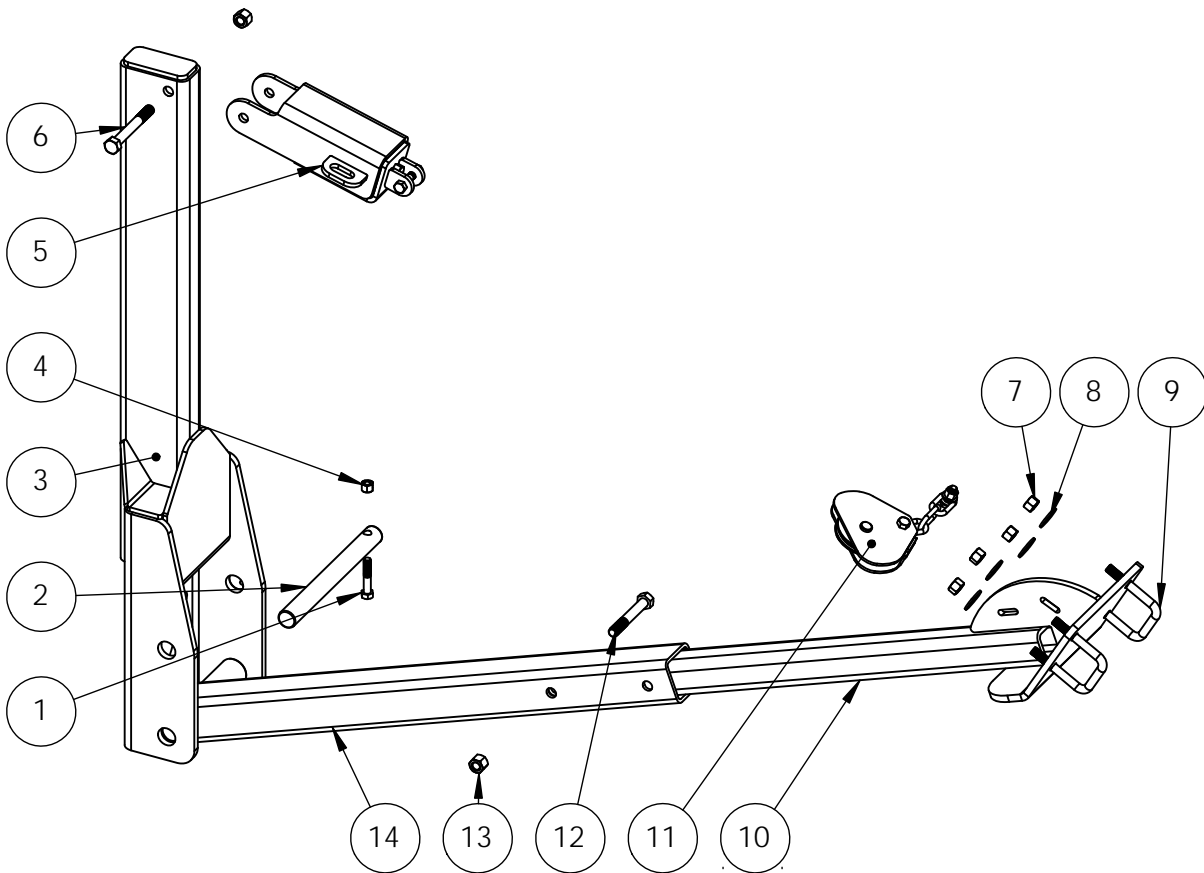

<http://www.mandako.com/partsmanuals>

Swath Roller

Parts Overview.....	1
Winch Side Assembly.....	2
Side Assembly.....	3
Winch Mount Assembly.....	4
Spring Bracket Assembly.....	5
Drum Assembly.....	6
Drum And Frame Assembly.....	7
Mounting U-bolts and Brackets.....	8

Item #	Part #	Description
1	R0130420	Bolt: 3/8" x 2"
2	PR104001	Inner Arm Pin
3	R0430104	Nut, Lock: 3/8"
4	WC101001	Swath Roller Tower
5	R0130640	Bolt: 1/2" x 4"
6a	HS010000	Mechanical Winch(shown)
6b	HS020000	Electrical Winch(not shown)
7	R0410106	Nut, Lock: 1/2"
8	AC101005	Swath Roller Winch Mount Assembly
9	AC101006	Swath Roller Pulley Assembly
10	R0430105	Lock Nut: .4375-14
11	R0510105	Washer, Flat: 7/16"
12	R0236230	U-Bolt: 3" x 2" x 3"(1/2")
13	WC101003	Swath Roller Outer Arm
14	R0110635	Bolt: 1/2" x 3-1/2"
15	WC101002	Swath Roller Inner Arm

Item #	Part #	Description
1	R0130420	Bolt: 3/8" x 2"
2	PR104001	Inner Arm Pin
3	WC101001	Swath Roller Tower
4	R0430104	Nut, Lock: 3/8"
5	AC101007	Swath Roller Spring Bracket Assembly
6	R0130640	Bolt: 1/2" x 4"
7	R0430105	Lock Nut: .4375-14
8	R0510105	Washer, Flat: 7/16"
9	R0236230	U-Bolt: 3" x 2" x 3"(1/2")
10	WC101003	Swath Roller Outer Arm
11	AC101006	Swath Roller Pulley Assembly
12	R0110635	Bolt: 1/2" x 3-1/2"
13	R0410106	Nut, Lock: 1/2"
14	WC101002	Swath Roller Inner Arm

Item #	Part #	Description
1	R0410108	Nut, Lock: 5/8"
2	R0510108	Washer, Flat: 5/8"
3	PP034013	Spring Wahser
4	R9911001-01	Spring Bushing(also replaces steel springs)
5	Inquire	Swath Roller Winch Mount Spring Bracket
6	R0130420	Bolt: 3/8" x 2"
7	Inquire	Cable Roller with Nylon Insert
8	R0430104	Nut, Lock: 3/8"
9	WC101011	Spring Bolt