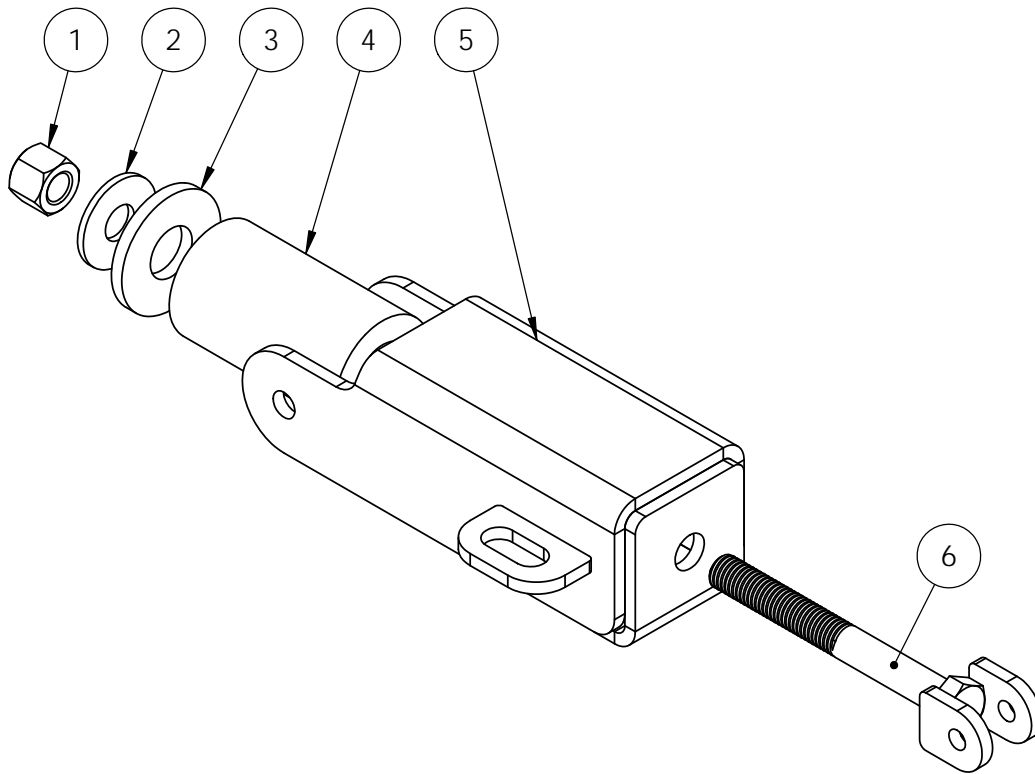

<http://www.mandako.com/partsmanuals>

Swath Roller

Parts Overview.....	1
Winch Side Assembly.....	2
Side Assembly.....	3
Winch Mount Assembly.....	4
Spring Bracket Assembly.....	5
Drum Assembly.....	6
Drum And Frame Assembly.....	7
Mounting U-bolts and Brackets.....	8

Item #	Part #	Description
1	R0130420	Bolt: 3/8" x 2"
2	PR104001	Inner Arm Pin
3	R0430104	Nut, Lock: 3/8"
4	WC101001	Swath Roller Tower
5	R0130640	Bolt: 1/2" x 4"
6a	HS010000	Mechanical Winch(shown)
6b	HS020000	Electrical Winch(not shown)
7	R0410106	Nut, Lock: 1/2"
8	AC101005	Swath Roller Winch Mount Assembly
9	AC101006	Swath Roller Pulley Assembly
10	R0430105	Lock Nut: .4375-14
11	R0510105	Washer, Flat: 7/16"
12	R0236230	U-Bolt: 3" x 2" x 3"(1/2")
13	WC101003	Swath Roller Outer Arm
14	R0110635	Bolt: 1/2" x 3-1/2"
15	WC101002	Swath Roller Inner Arm

Item #	Part #	Description
1	R0130420	Bolt: 3/8" x 2"
2	PR104001	Inner Arm Pin
3	WC101001	Swath Roller Tower
4	R0430104	Nut, Lock: 3/8"
5	AC101007	Swath Roller Spring Bracket Assembly
6	R0130640	Bolt: 1/2" x 4"
7	R0430105	Lock Nut: .4375-14
8	R0510105	Washer, Flat: 7/16"
9	R0236230	U-Bolt: 3" x 2" x 3"(1/2")
10	WC101003	Swath Roller Outer Arm
11	AC101006	Swath Roller Pulley Assembly
12	R0110635	Bolt: 1/2" x 3-1/2"
13	R0410106	Nut, Lock: 1/2"
14	WC101002	Swath Roller Inner Arm

Item #	Part #	Description
1	R0410108	Nut, Lock: 5/8"
2	R0510108	Washer, Flat: 5/8"
3	PP034013	Spring Wahser
4	R9911001-01	Spring Bushing(also replaces steel springs)
5	Inquire	Swath Roller Winch Mount Spring Bracket
6	R0130420	Bolt: 3/8" x 2"
7	Inquire	Cable Roller with Nylon Insert
8	R0430104	Nut, Lock: 3/8"
9	WC101011	Spring Bolt