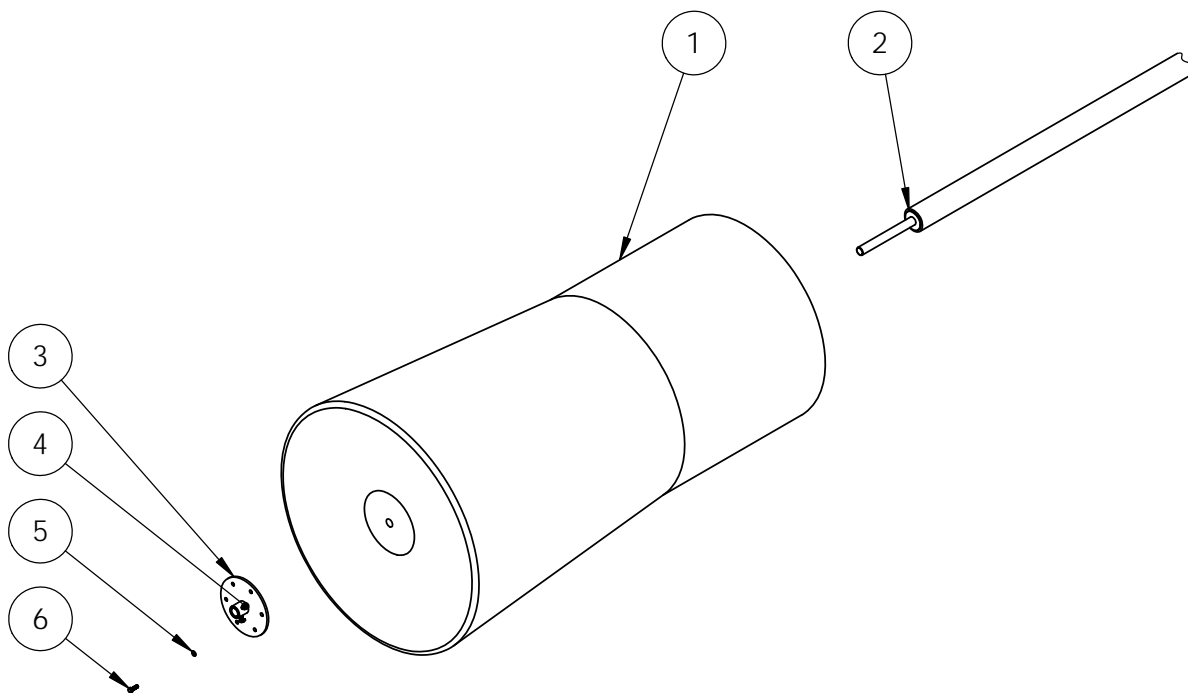

Item #	Part #	Description
1	SD432002	Swath Roller Drum(1 piece-requires 2 for full drum)- 10'
2	WC101007	Swath Roller Drum Axle
3	WC101006	Drum Mount
4	N/A	Sq Bolt: 5/16" x 3/4"
5	R0610003	Lock Washer: 5/16"
6	R0110310	Bolt, , Grade 5: 5/16" x 1"