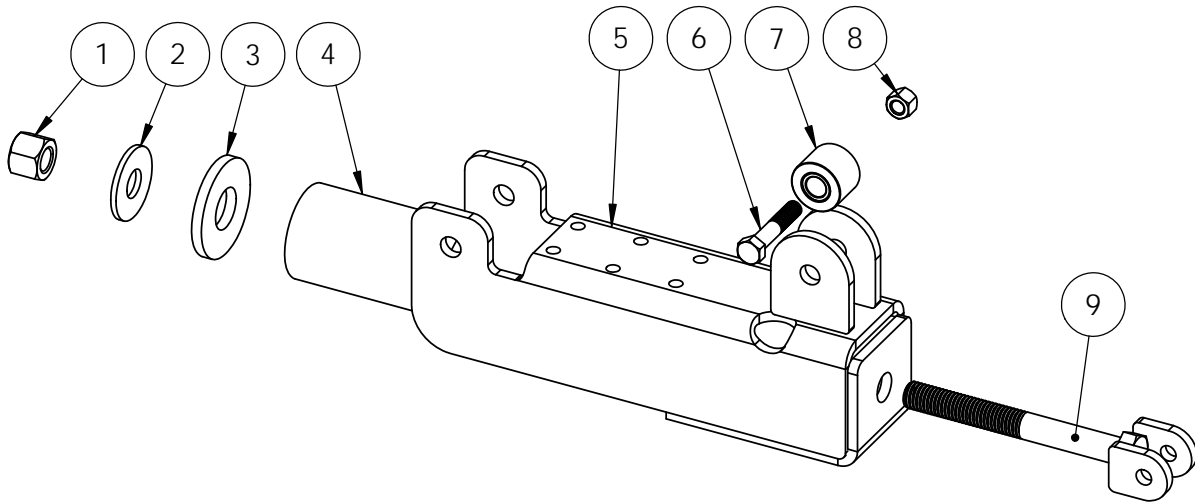

<http://www.mandako.com/partsmanuals>

Swath Roller

Parts Overview.....	1
Winch Side Assembly.....	2
Side Assembly.....	3
Winch Mount Assembly.....	4
Spring Bracket Assembly.....	5
Drum Assembly.....	6
Drum And Frame Assembly.....	7
Mounting U-bolts and Brackets.....	8

Item #	Part #	Description
1	R0130420	Bolt: 3/8" x 2"
2	PR104001	Inner Arm Pin
3	R0430104	Nut, Lock: 3/8"
4	WC101001	Swath Roller Tower
5	R0130640	Bolt: 1/2" x 4"
6a	HS010000	Mechanical Winch(shown)
6b	HS020000	Electrical Winch(not shown)
7	R0410106	Nut, Lock: 1/2"
8	AC101005	Swath Roller Winch Mount Assembly
9	AC101006	Swath Roller Pulley Assembly
10	R0430105	Lock Nut: .4375-14
11	R0510105	Washer, Flat: 7/16"
12	R0236230	U-Bolt: 3" x 2" x 3"(1/2")
13	WC101003	Swath Roller Outer Arm
14	R0110635	Bolt: 1/2" x 3-1/2"
15	WC101002	Swath Roller Inner Arm

Item #	Part #	Description
1	R0130420	Bolt: 3/8" x 2"
2	PR104001	Inner Arm Pin
3	WC101001	Swath Roller Tower
4	R0430104	Nut, Lock: 3/8"
5	AC101007	Swath Roller Spring Bracket Assembly
6	R0130640	Bolt: 1/2" x 4"
7	R0430105	Lock Nut: .4375-14
8	R0510105	Washer, Flat: 7/16"
9	R0236230	U-Bolt: 3" x 2" x 3"(1/2")
10	WC101003	Swath Roller Outer Arm
11	AC101006	Swath Roller Pulley Assembly
12	R0110635	Bolt: 1/2" x 3-1/2"
13	R0410106	Nut, Lock: 1/2"
14	WC101002	Swath Roller Inner Arm

Item #	Part #	Description
1	R0410108	Nut, Lock: 5/8"
2	R0510108	Washer, Flat: 5/8"
3	PP034013	Spring Wahser
4	R9911001-01	Spring Bushing(also replaces steel springs)
5	Inquire	Swath Roller Winch Mount Spring Bracket
6	R0130420	Bolt: 3/8" x 2"
7	Inquire	Cable Roller with Nylon Insert
8	R0430104	Nut, Lock: 3/8"
9	WC101011	Spring Bolt